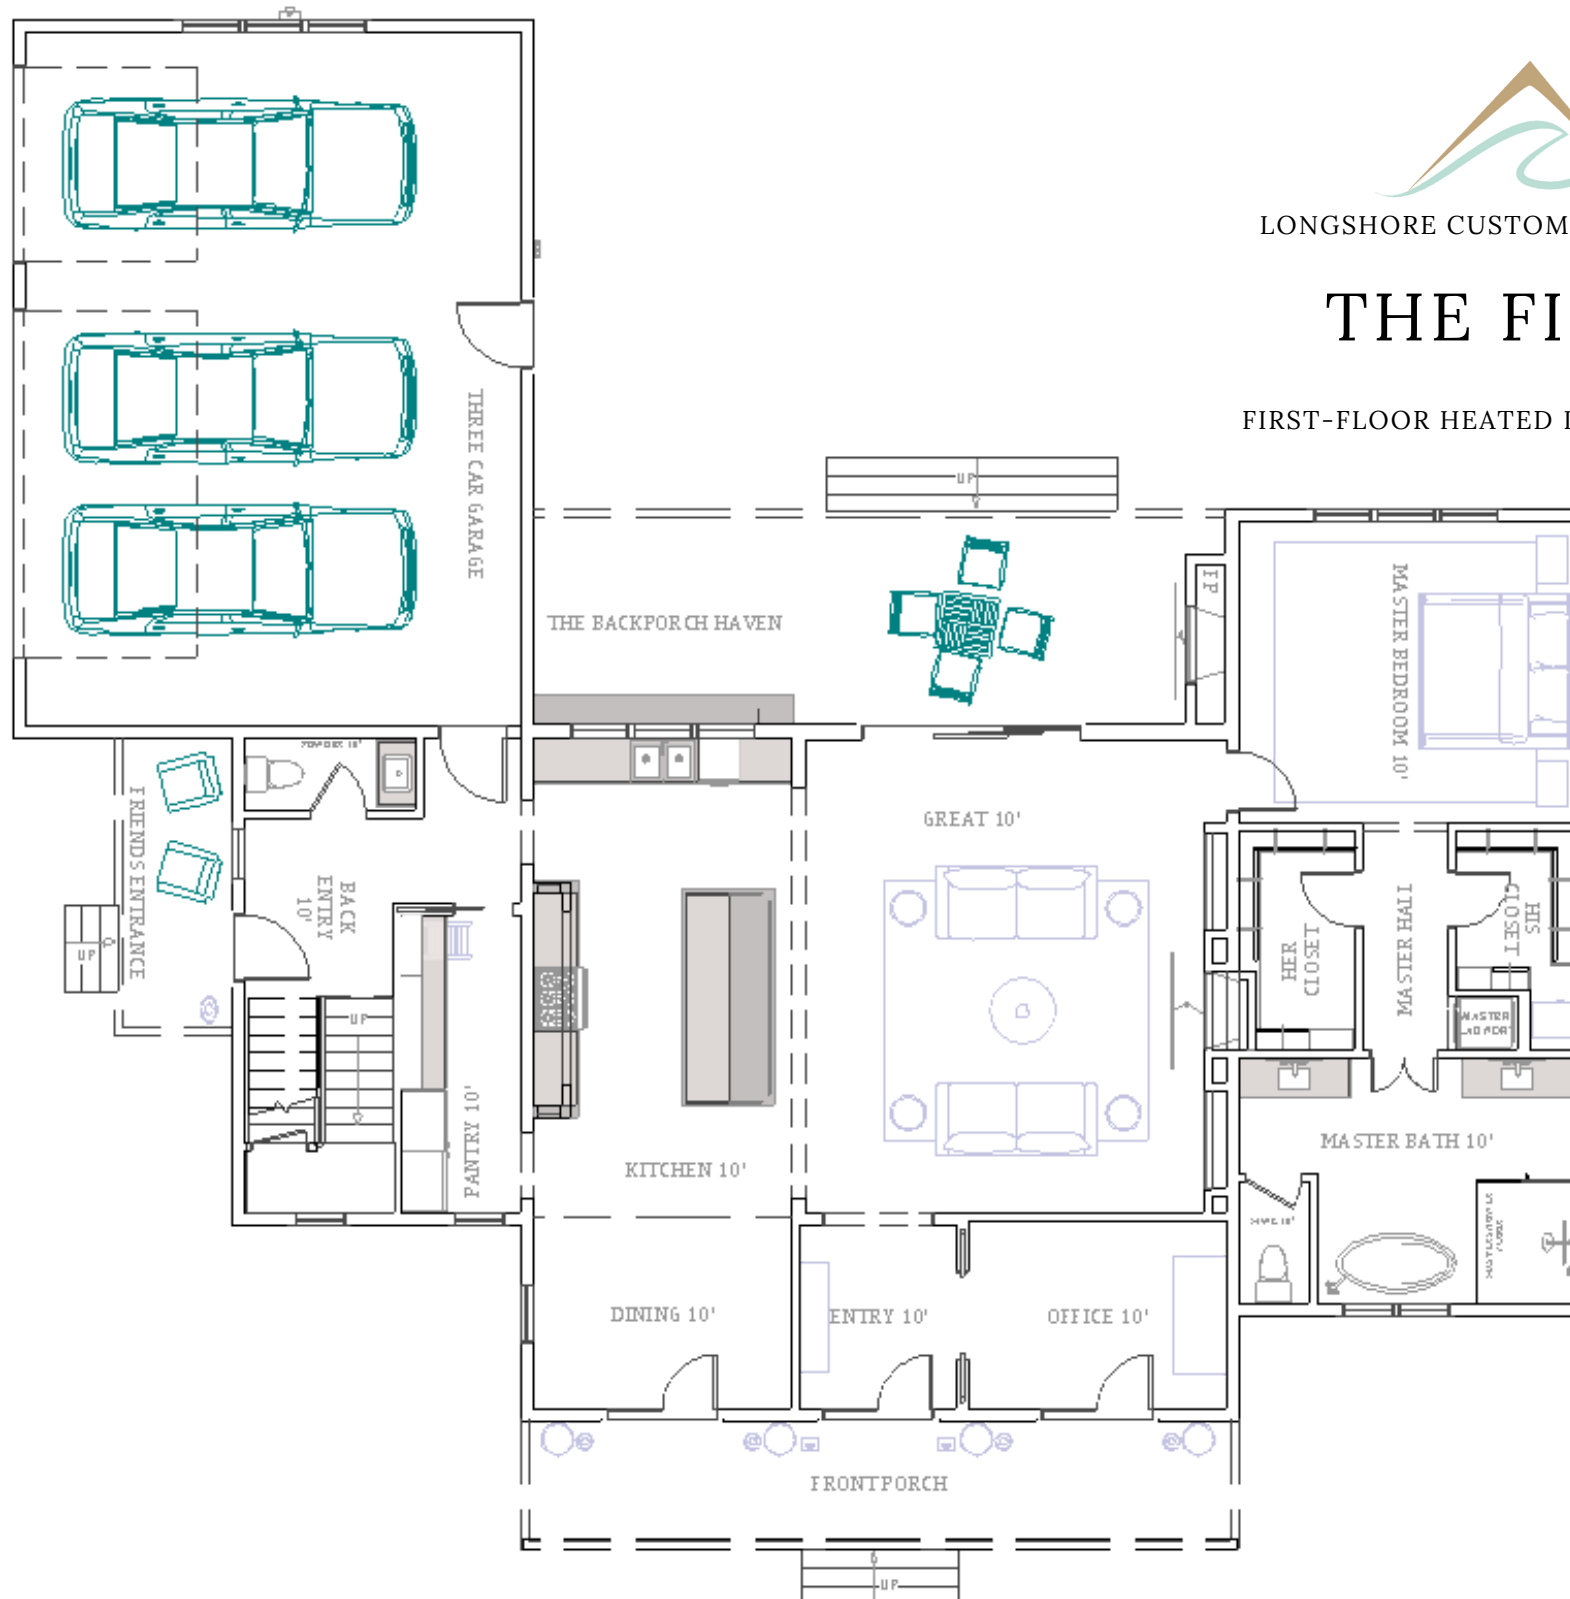

# THE FINOLA

FIRST-FLOOR HEATED LIVING - 1962 SQ. FT.

LONGSHORE CUSTOM HOMES PRESENTS

# THE FINOLA

FIRST-FLOOR HEATED LIVING - 1962 SQ FT.

LONGSHORE CUSTOM HOMES PRESENTS

# THE FINOLA

SECOND FLOOR HEATED LIVING - 1285 SQ. FT.

LONGSHORE CUSTOM HOMES PRESENTS