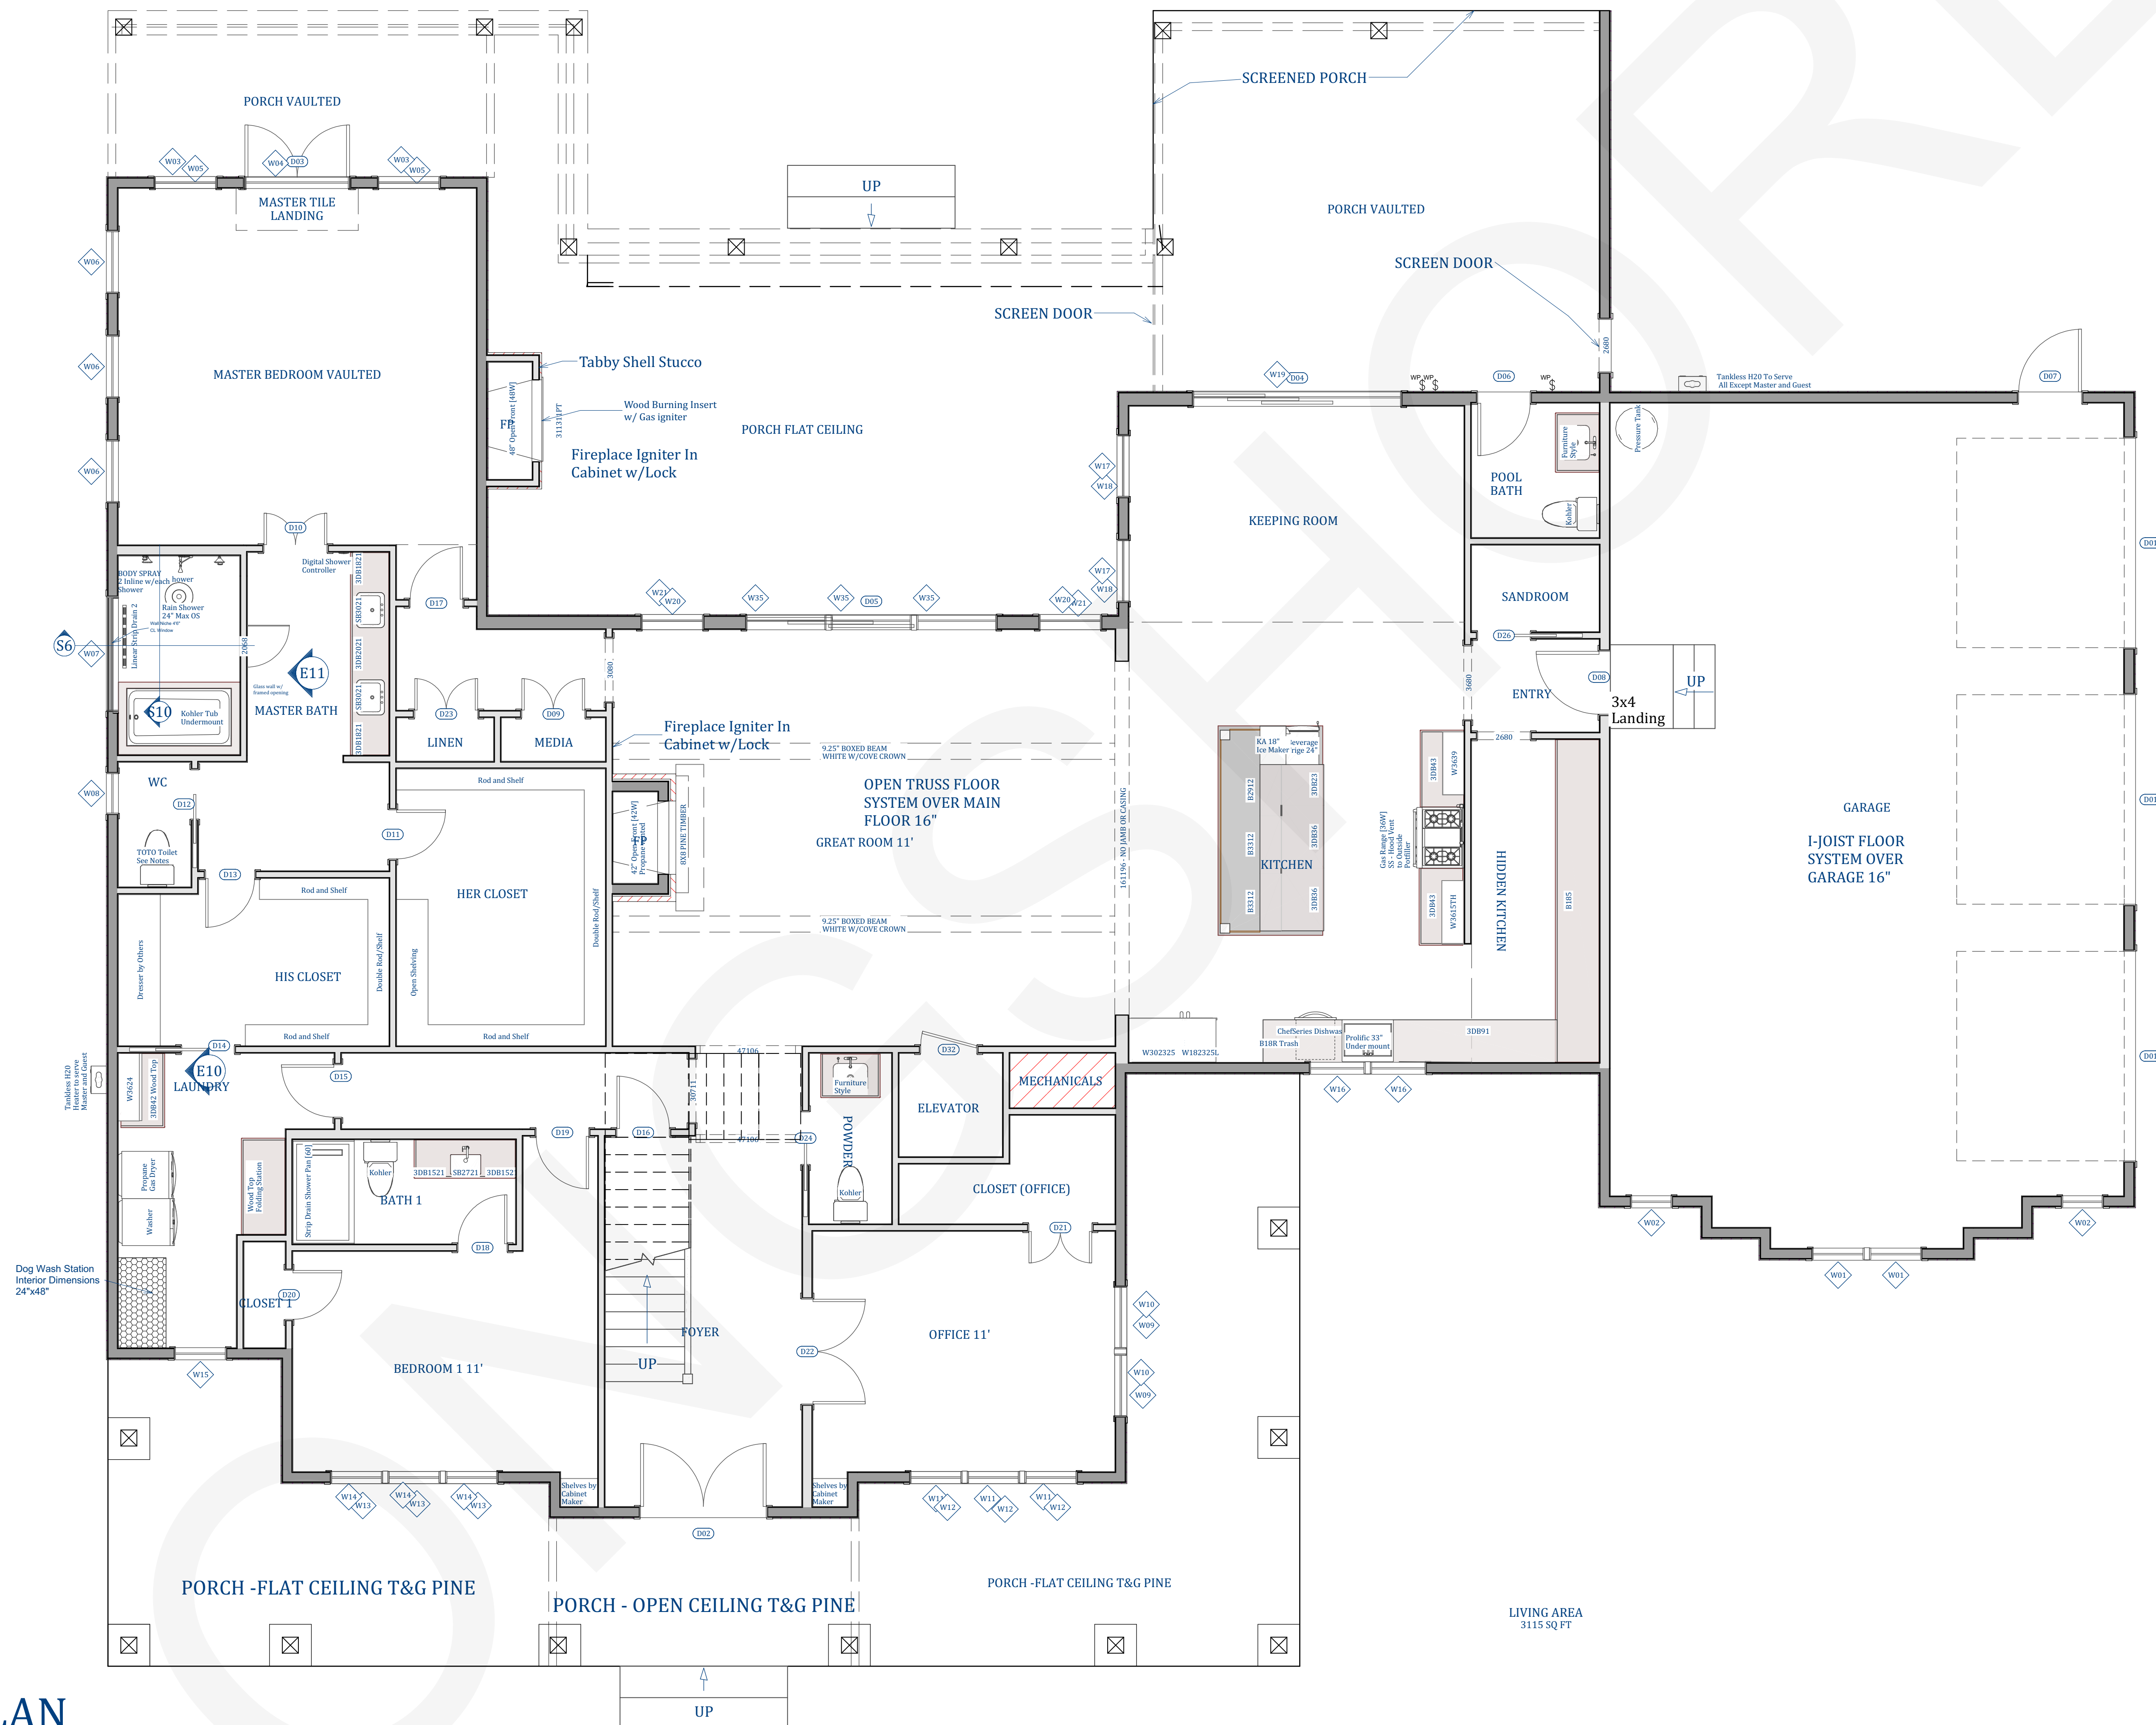

FIRST FLOOR PLAN

Scale 1/4" = 1' 0"

NUMBER	DATE	REVISION BY	DESCRIPTION

LONGSHORE
CUSTOM
HOMES

FIRST FLOOR PLAN

DATE:

10/11/2024

SCALE:

1/4" = 1'

SHEET:

A-5

SECOND FLOOR PLAN

Scale 1/4" = 1' 0"

NUMBER	DATE	REVISION BY	DESCRIPTION

LONGSHORE
CUSTOM
HOMES

SECOND FLOOR

DATE:

10/11/2024

SCALE:

SHEET:

A-6