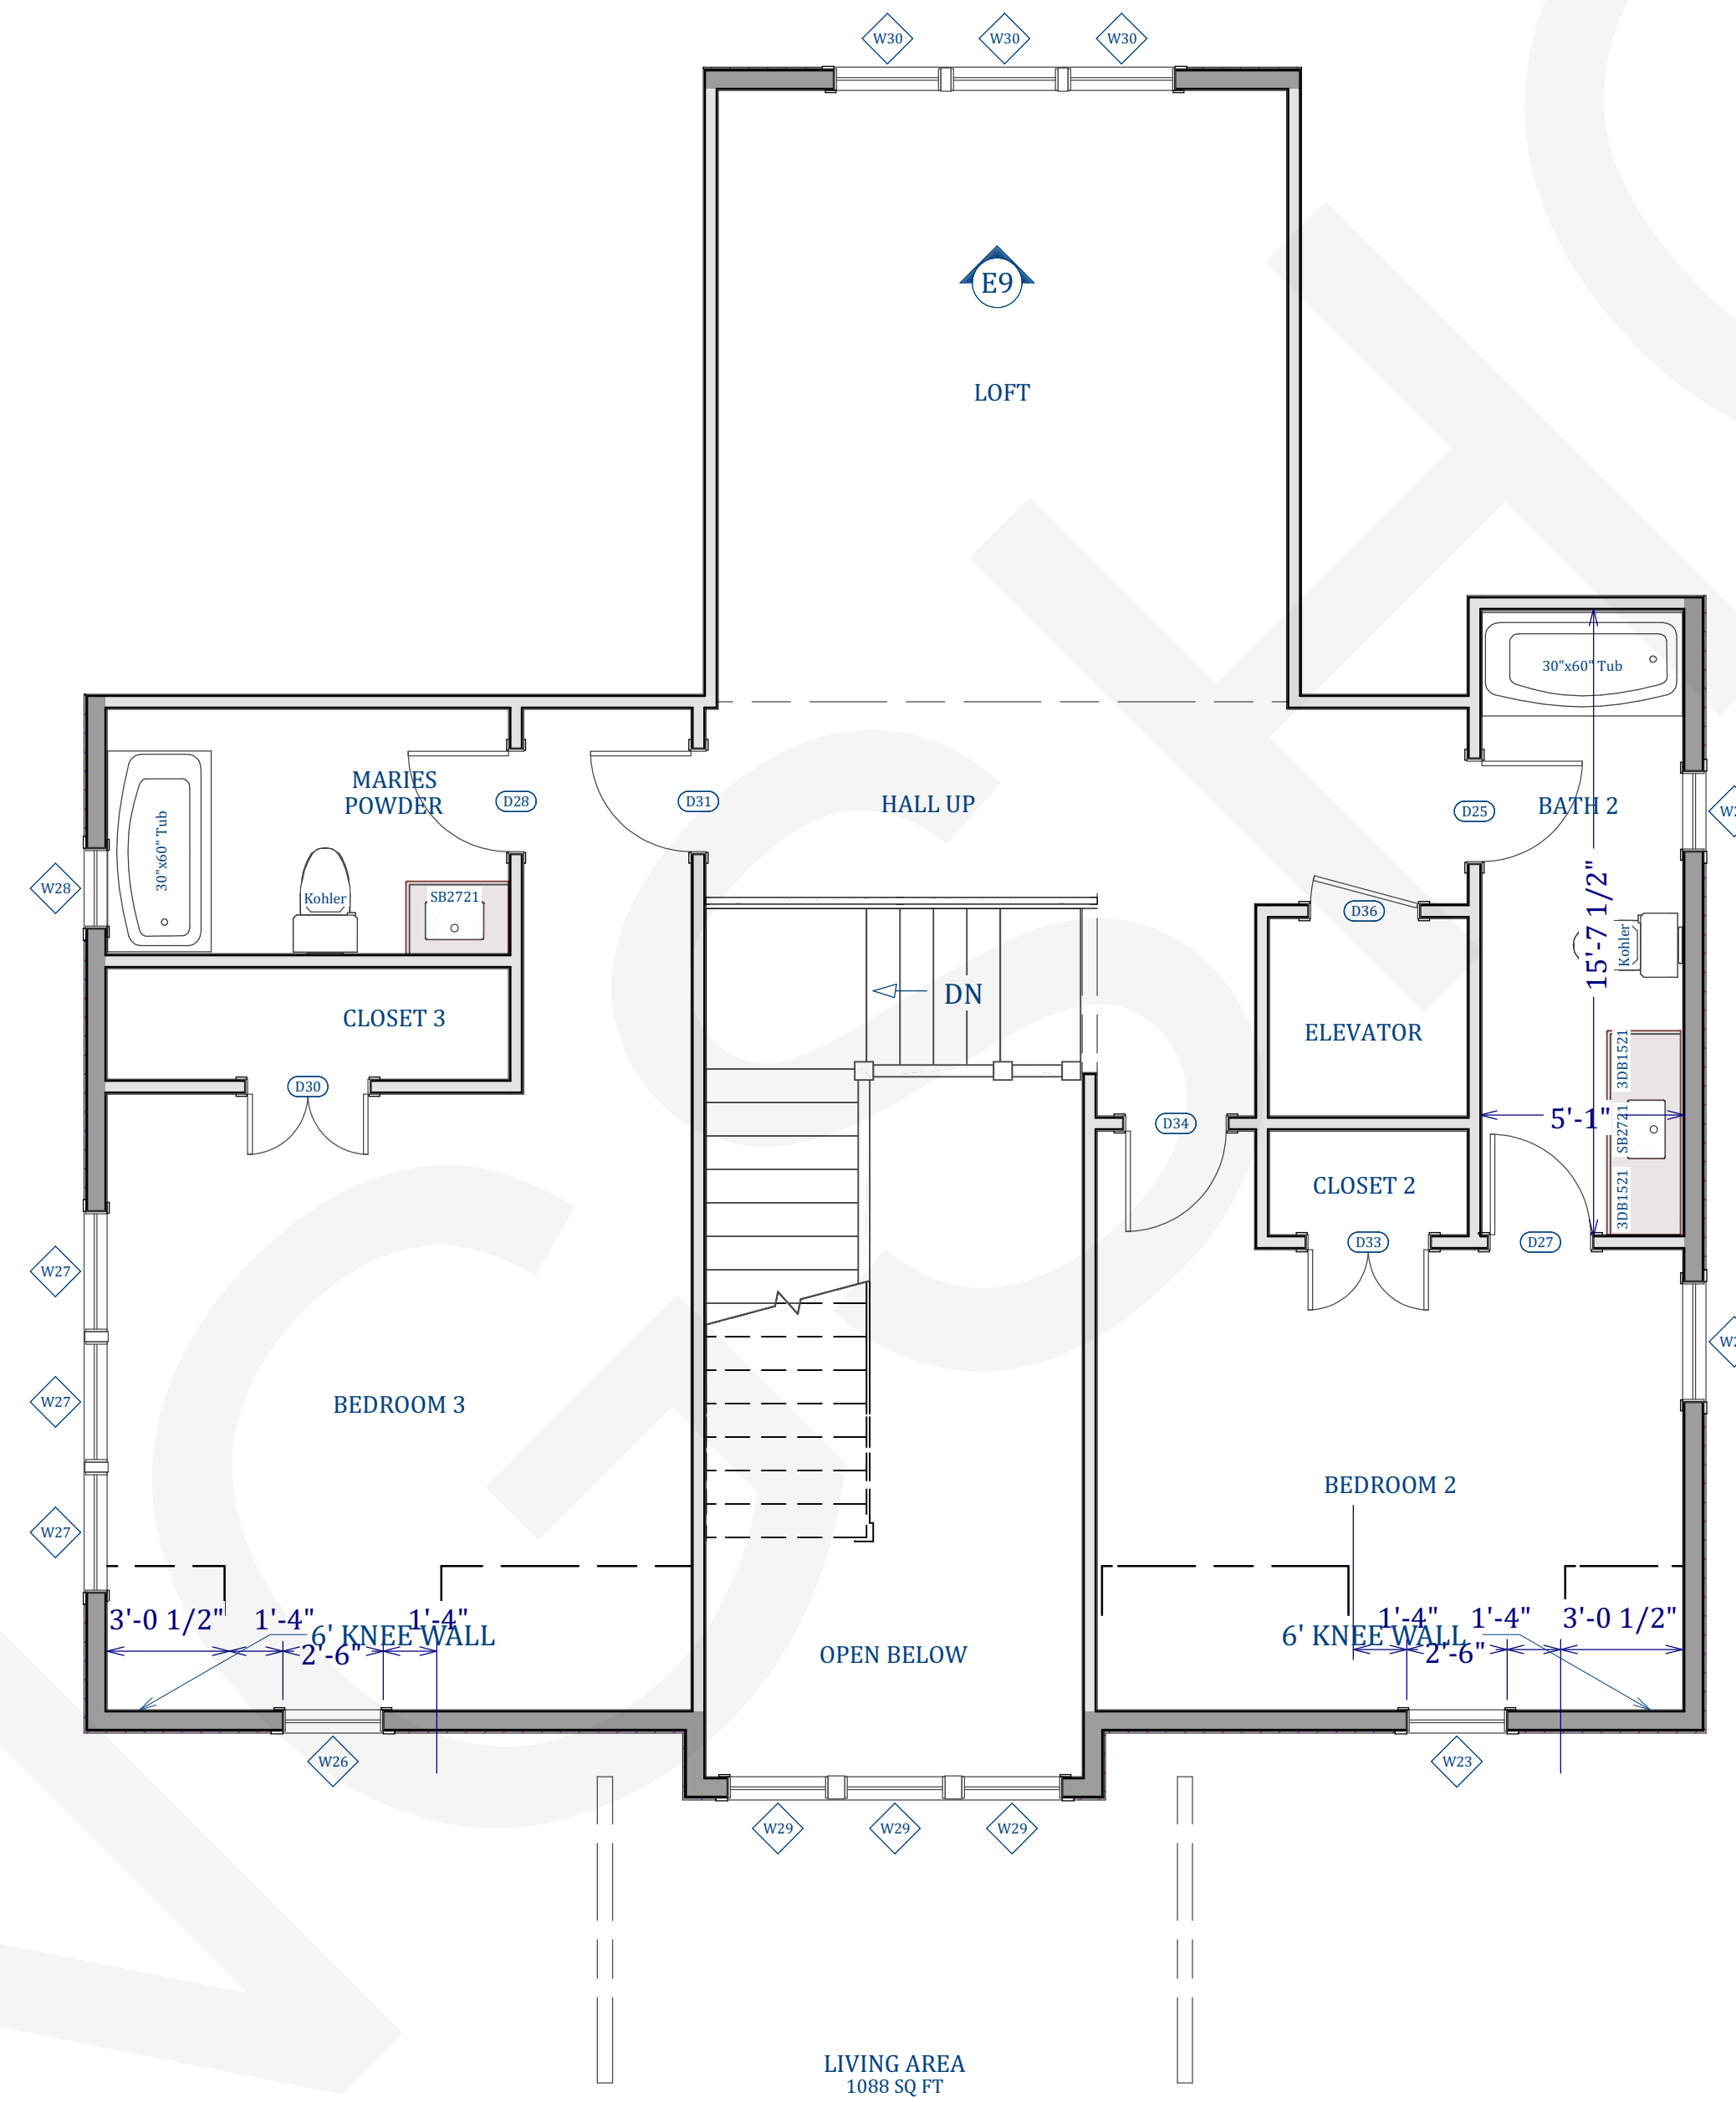

FIRST FLOOR PLAN

Scale 1/4" = 1' 0"

NUMBER	DATE	REVISION BY	DESCRIPTION

LONGSHORE
CUSTOM
HOMES

FIRST FLOOR PLAN

DATE:

10/11/2024

SCALE:

1/4" = 1'

SHEET:

A-5

SECOND FLOOR PLAN

Scale 1/4" = 1' 0"

NUMBER	DATE	REVISION BY	DESCRIPTION

LONGSHORE
CUSTOM
HOMES

SECOND FLOOR

DATE:

10/11/2024

SCALE:

SHEET:

A-6