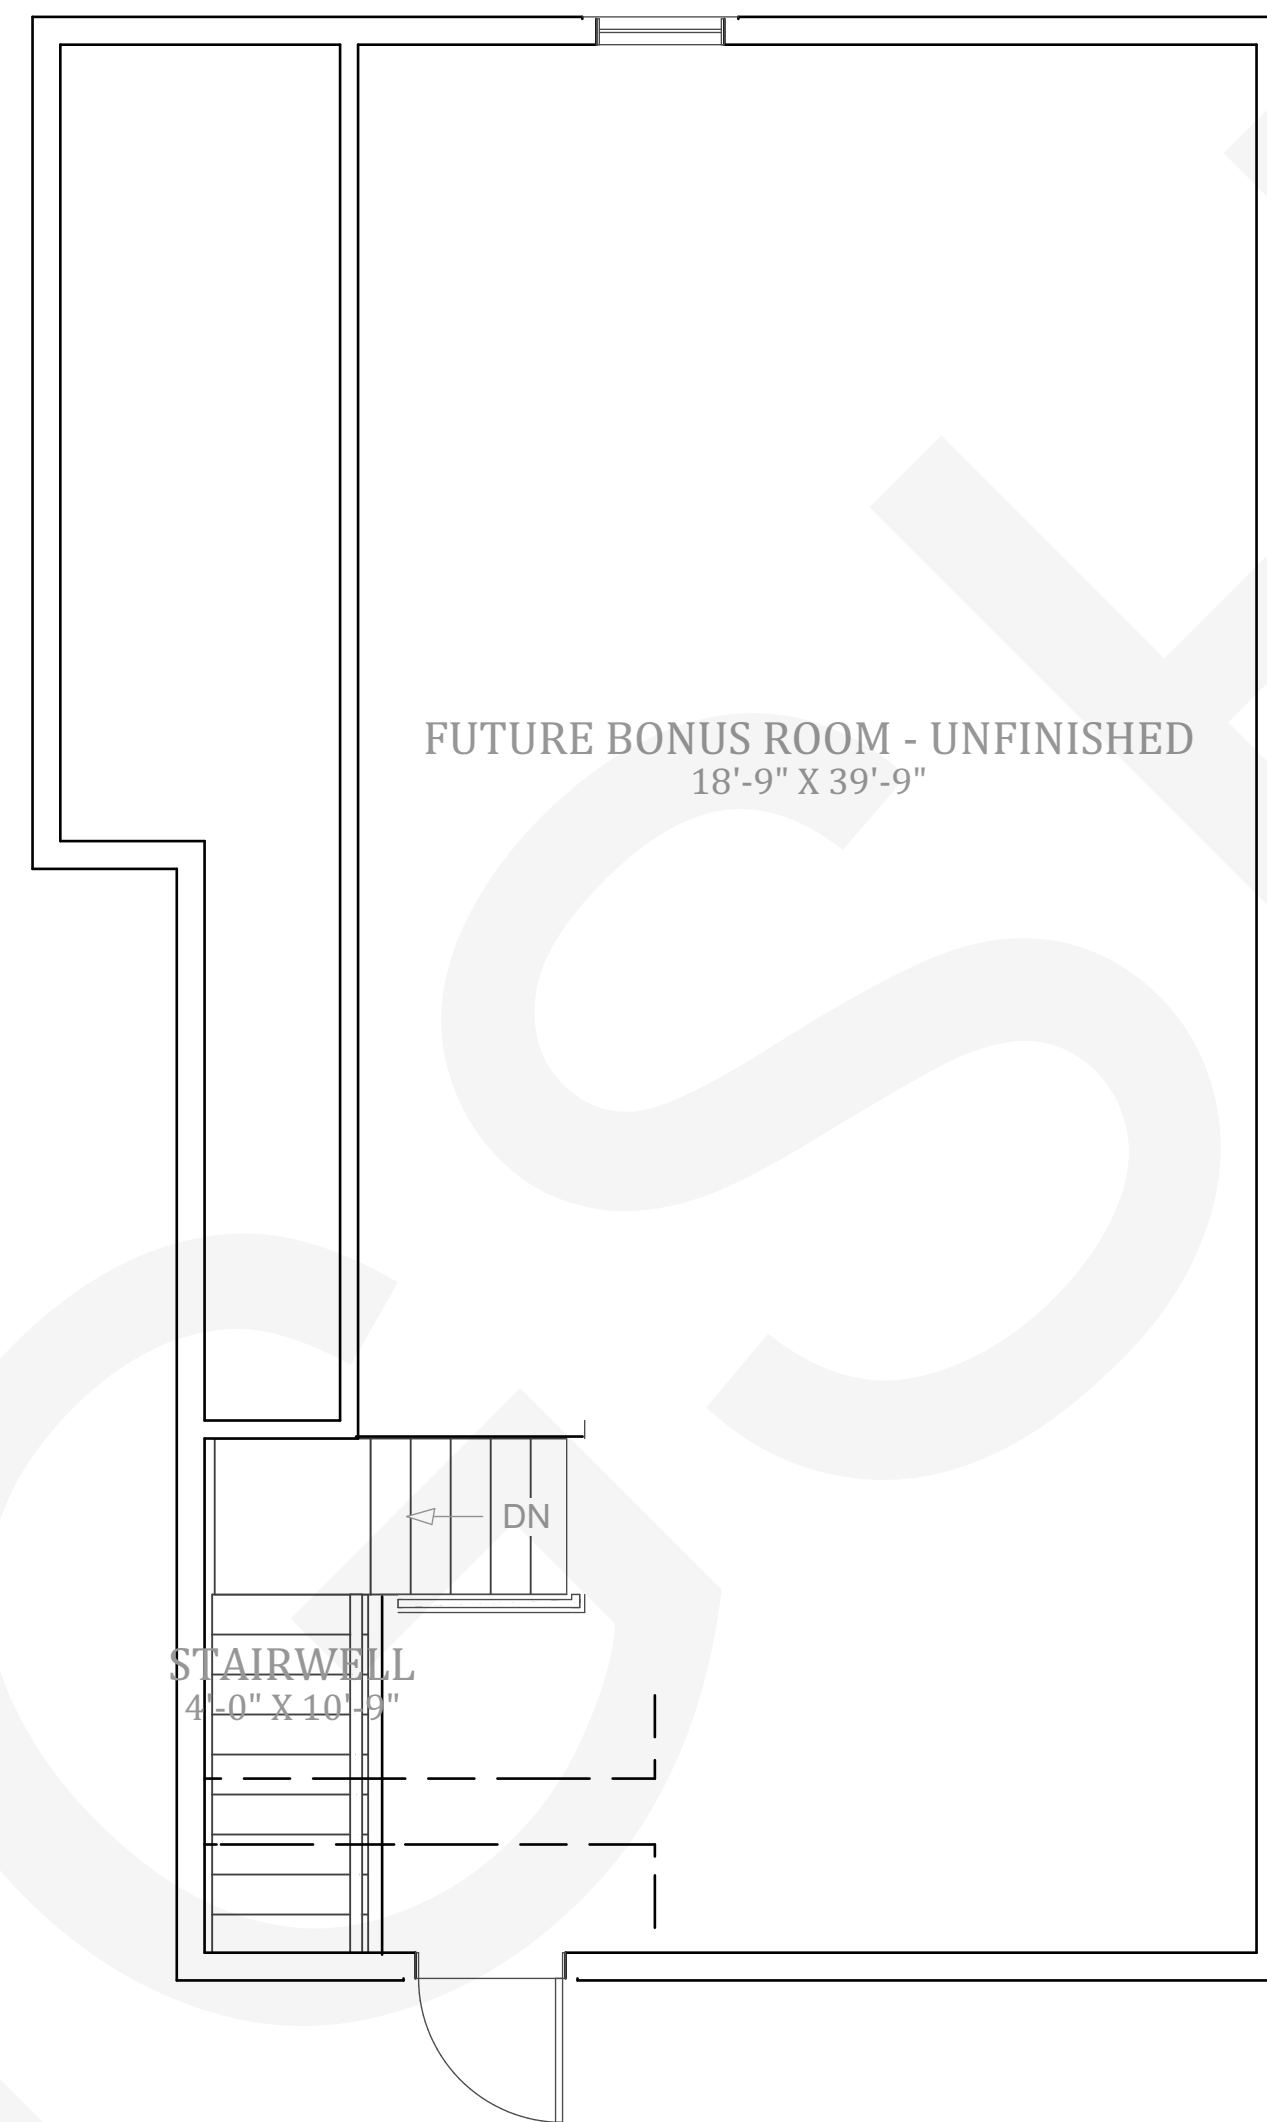

First Floor Plan

Scale 1/4" = 1' 0"

NUMBER	DATE	REVISION BY	DESCRIPTION

MARTIN
Pecan Grove
Lot 54

First Floor Plan

DATE:

5/24/2023

SCALE:

1/4" = 1'

SHEET:

A-4

Second Floor Plan

Scale 1/4" = 1' 0"

NUMBER	DATE	REVISION TABLE	REVISOR	DESCRIPTION

MARTIN
Pecan Grove
Lot 54

2nd Floor Plan & Garage

DATE:

5/24/2023

SCALE:

1/4" = 1'

SHEET:

A-5