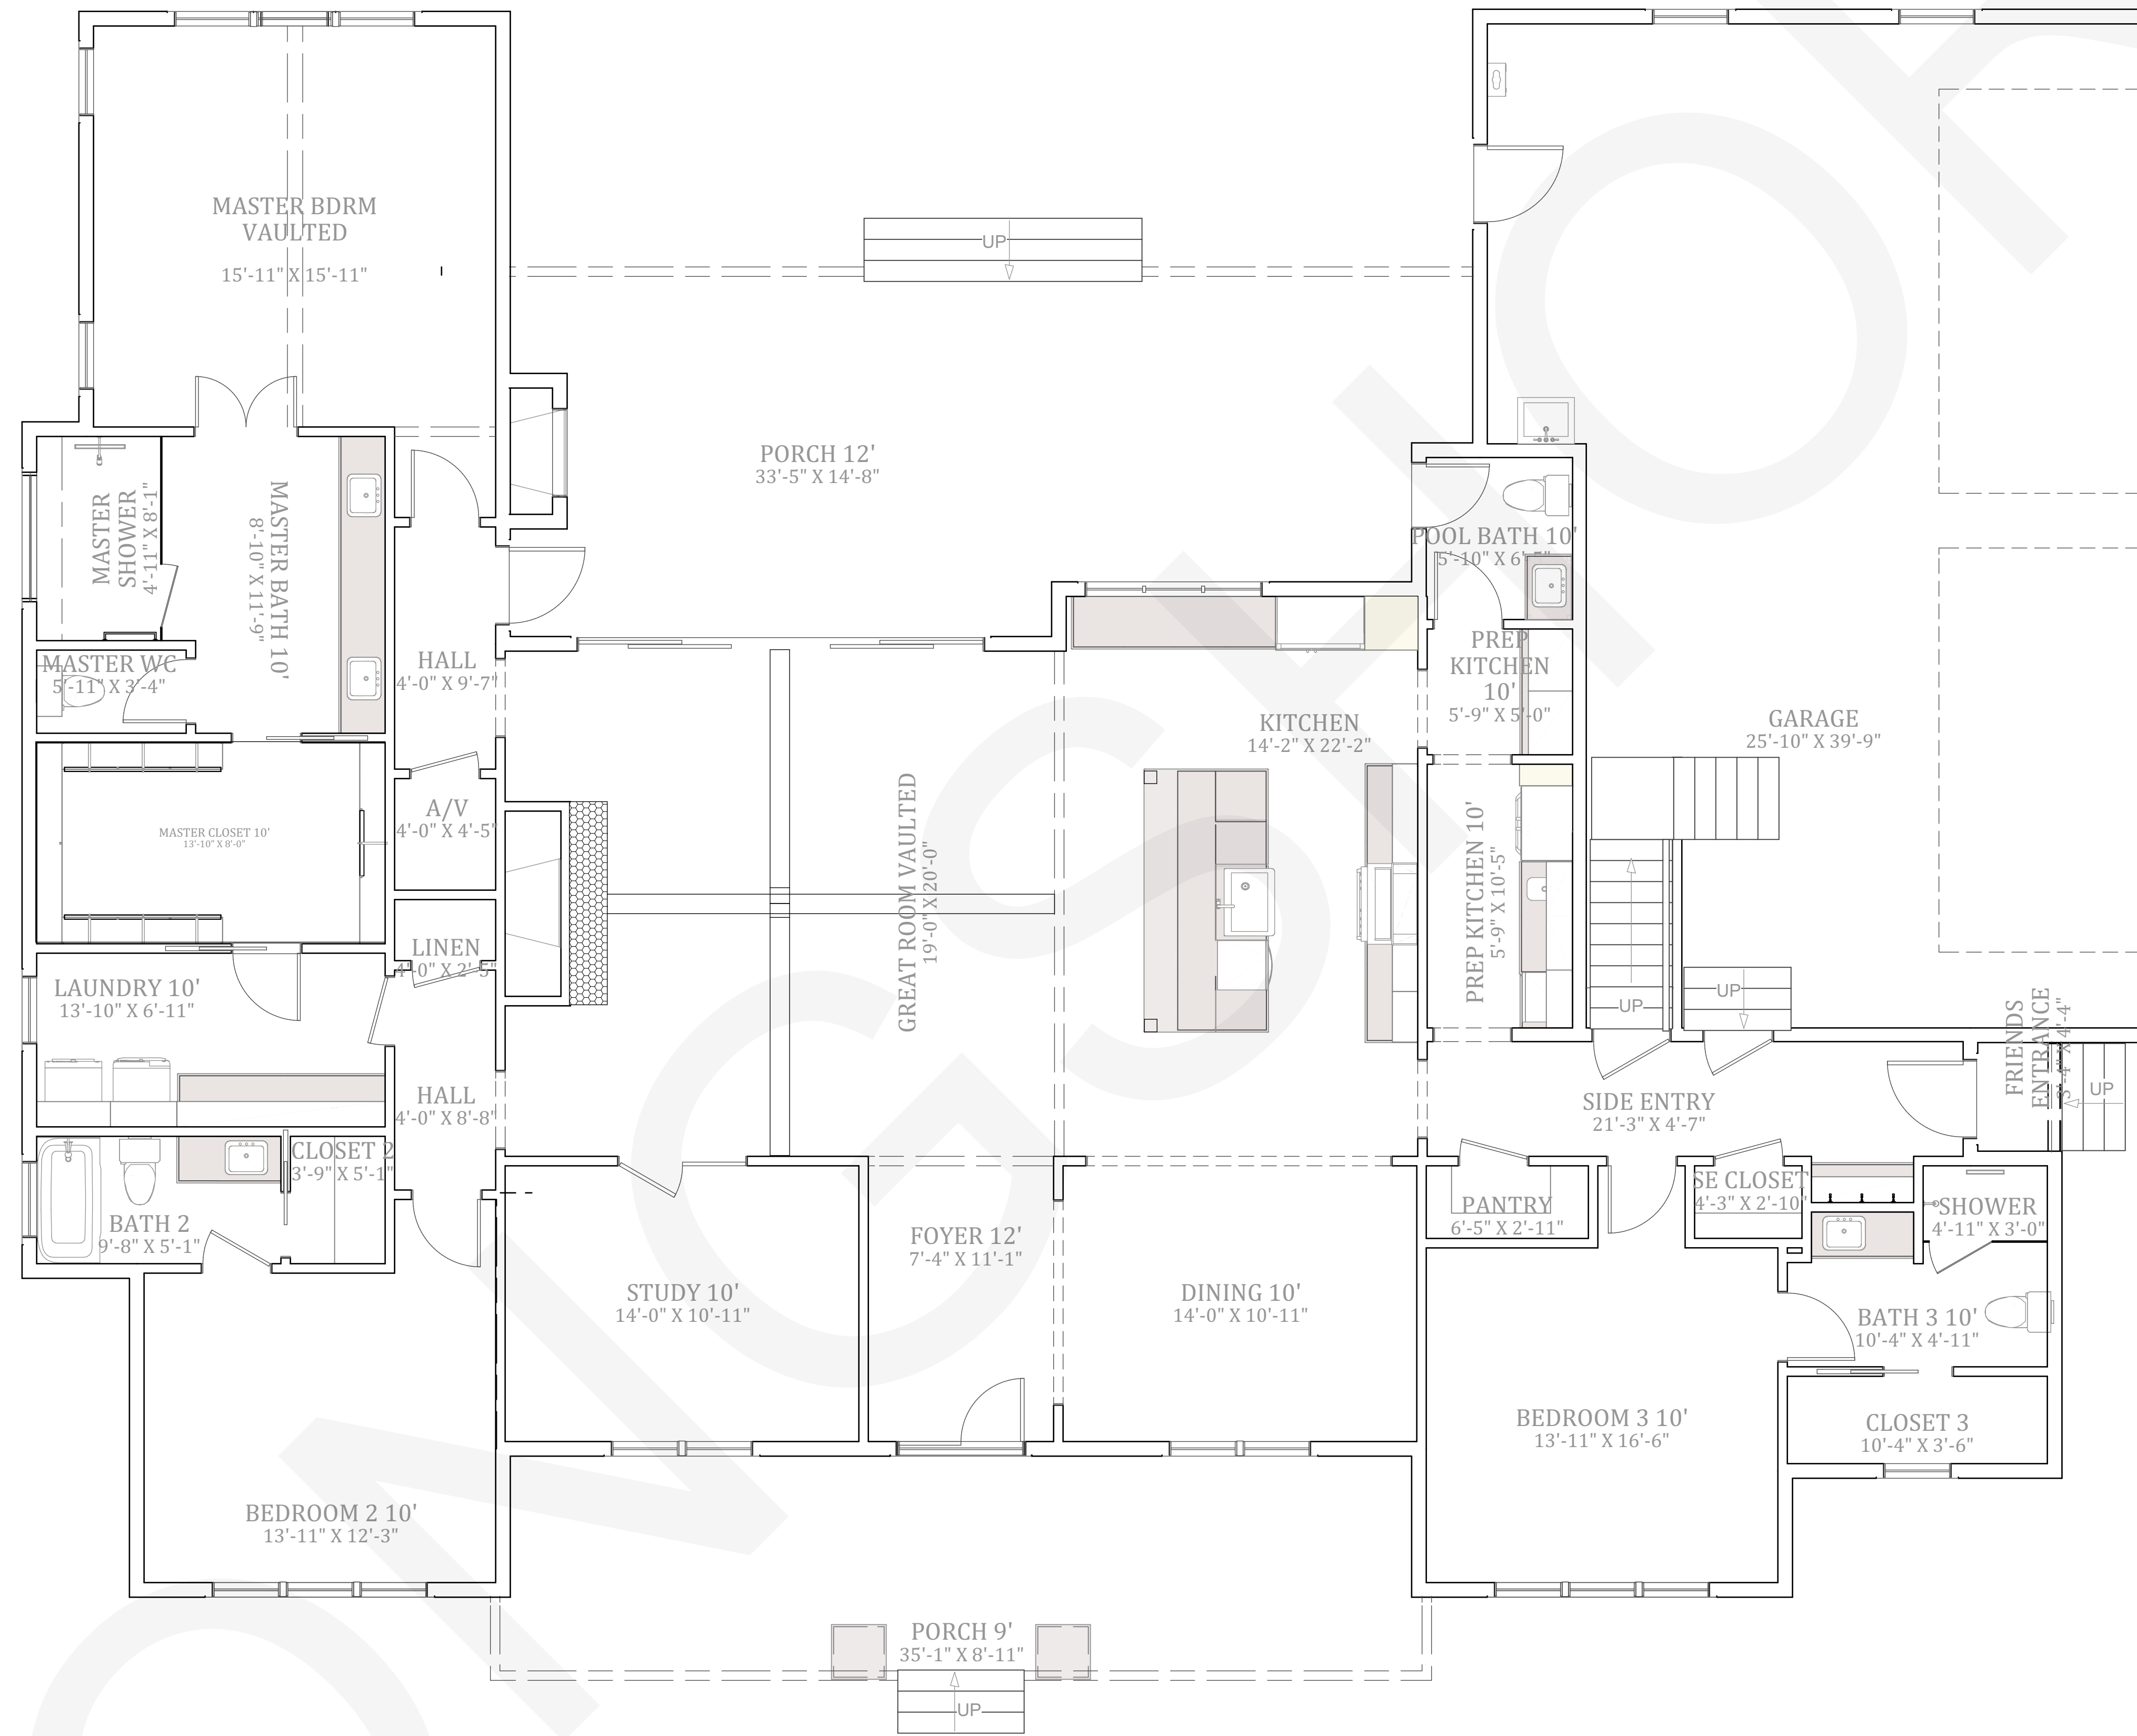

First Floor Plan

Scale 1/4" = 1' 0"

NUMBER	DATE	REVISION BY	DESCRIPTION

MARTIN
Pecan Grove
Lot 54

First Floor Plan

DATE:

5/24/2023

SCALE:

1/4" = 1'

SHEET:

A-4

Second Floor Plan

Scale 1/4" = 1' 0"

NUMBER	DATE	REVISION TABLE	REVISOR	DESCRIPTION

MARTIN
Pecan Grove
Lot 54

2nd Floor Plan & Garage

DATE:

5/24/2023

SCALE:

1/4" = 1'

SHEET:

A-5